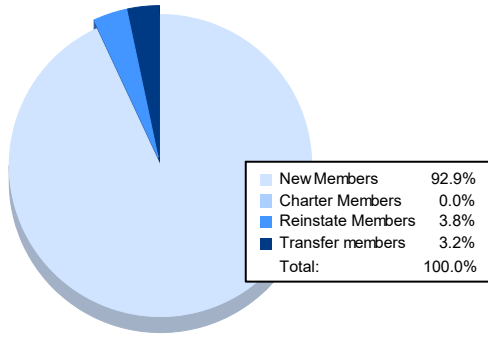

Year	New Clubs	Dropped Clubs	Gain/ Loss Clubs	New Members	Charter Members	Reinstate Members	Transfer Members	Total Member Added	Total Members Dropped	Gain/ Loss Members
2016-2017	0	0	0	197	0	1	0	198	311	-113
2017-2018	1	0	1	105	20	4	1	130	247	-117
2018-2019	0	1	-1	134	0	0	1	135	207	-72
2019-2020	0	5	-5	106	0	0	3	109	292	-183
2020-2021	0	0	0	145	0	6	5	156	201	-45
<b>Average</b>	<b>0</b>	<b>1</b>	<b>-1</b>	<b>137</b>	<b>4</b>	<b>2</b>	<b>2</b>	<b>146</b>	<b>252</b>	<b>-106</b>

### Membership Composition June 2021 Cumulative