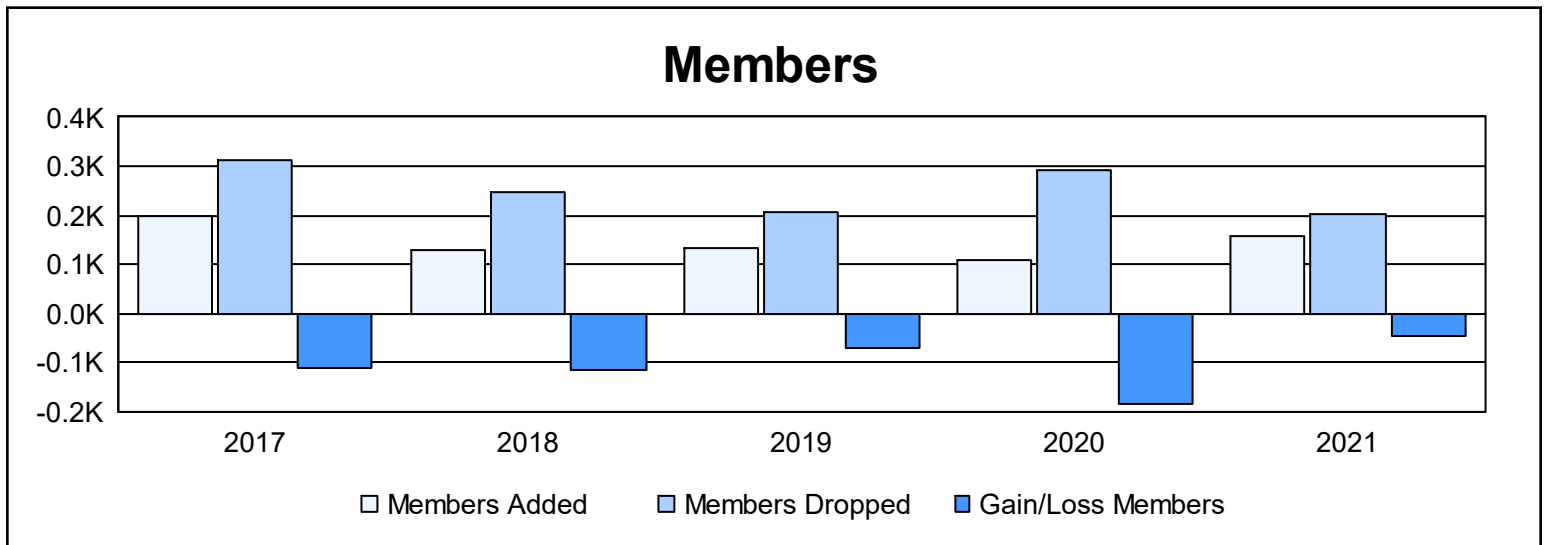

Year	New Clubs	Dropped Clubs	Gain/ Loss Clubs	New Members	Charter Members	Reinstate Members	Transfer Members	Total Member Added	Total Members Dropped	Gain/ Loss Members
2016-2017	0	0	0	197	0	1	0	198	311	-113
2017-2018	1	0	1	105	20	4	1	130	247	-117
2018-2019	0	1	-1	134	0	0	1	135	207	-72
2019-2020	0	5	-5	106	0	0	3	109	292	-183
2020-2021	0	0	0	145	0	6	5	156	201	-45
<b>Average</b>	<b>0</b>	<b>1</b>	<b>-1</b>	<b>137</b>	<b>4</b>	<b>2</b>	<b>2</b>	<b>146</b>	<b>252</b>	<b>-106</b>

### Membership Composition June 2021 Cumulative