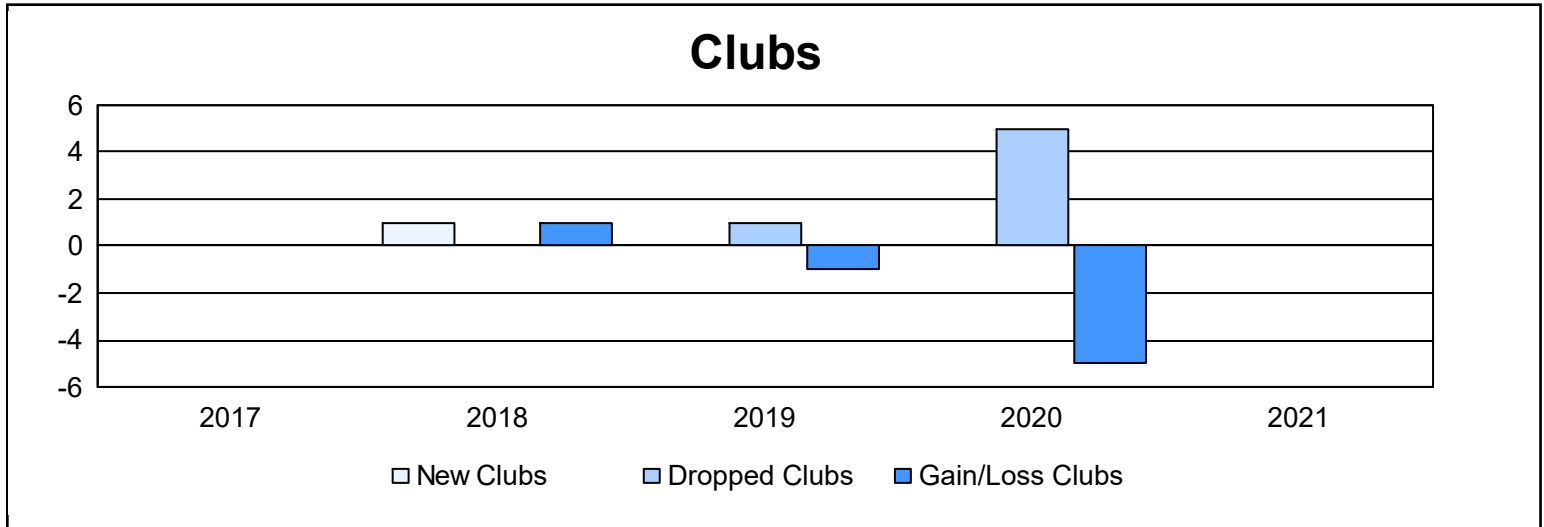

Year	New Clubs	Dropped Clubs	Gain/ Loss Clubs	New Members	Charter Members	Reinstate Members	Transfer Members	Total Member Added	Total Members Dropped	Gain/ Loss Members
2016-2017	0	0	0	197	0	1	0	198	311	-113
2017-2018	1	0	1	105	20	4	1	130	247	-117
2018-2019	0	1	-1	134	0	0	1	135	207	-72
2019-2020	0	5	-5	106	0	0	3	109	292	-183
2020-2021	0	0	0	145	0	6	5	156	201	-45
<b>Average</b>	<b>0</b>	<b>1</b>	<b>-1</b>	<b>137</b>	<b>4</b>	<b>2</b>	<b>2</b>	<b>146</b>	<b>252</b>	<b>-106</b>

### Membership Composition June 2021 Cumulative